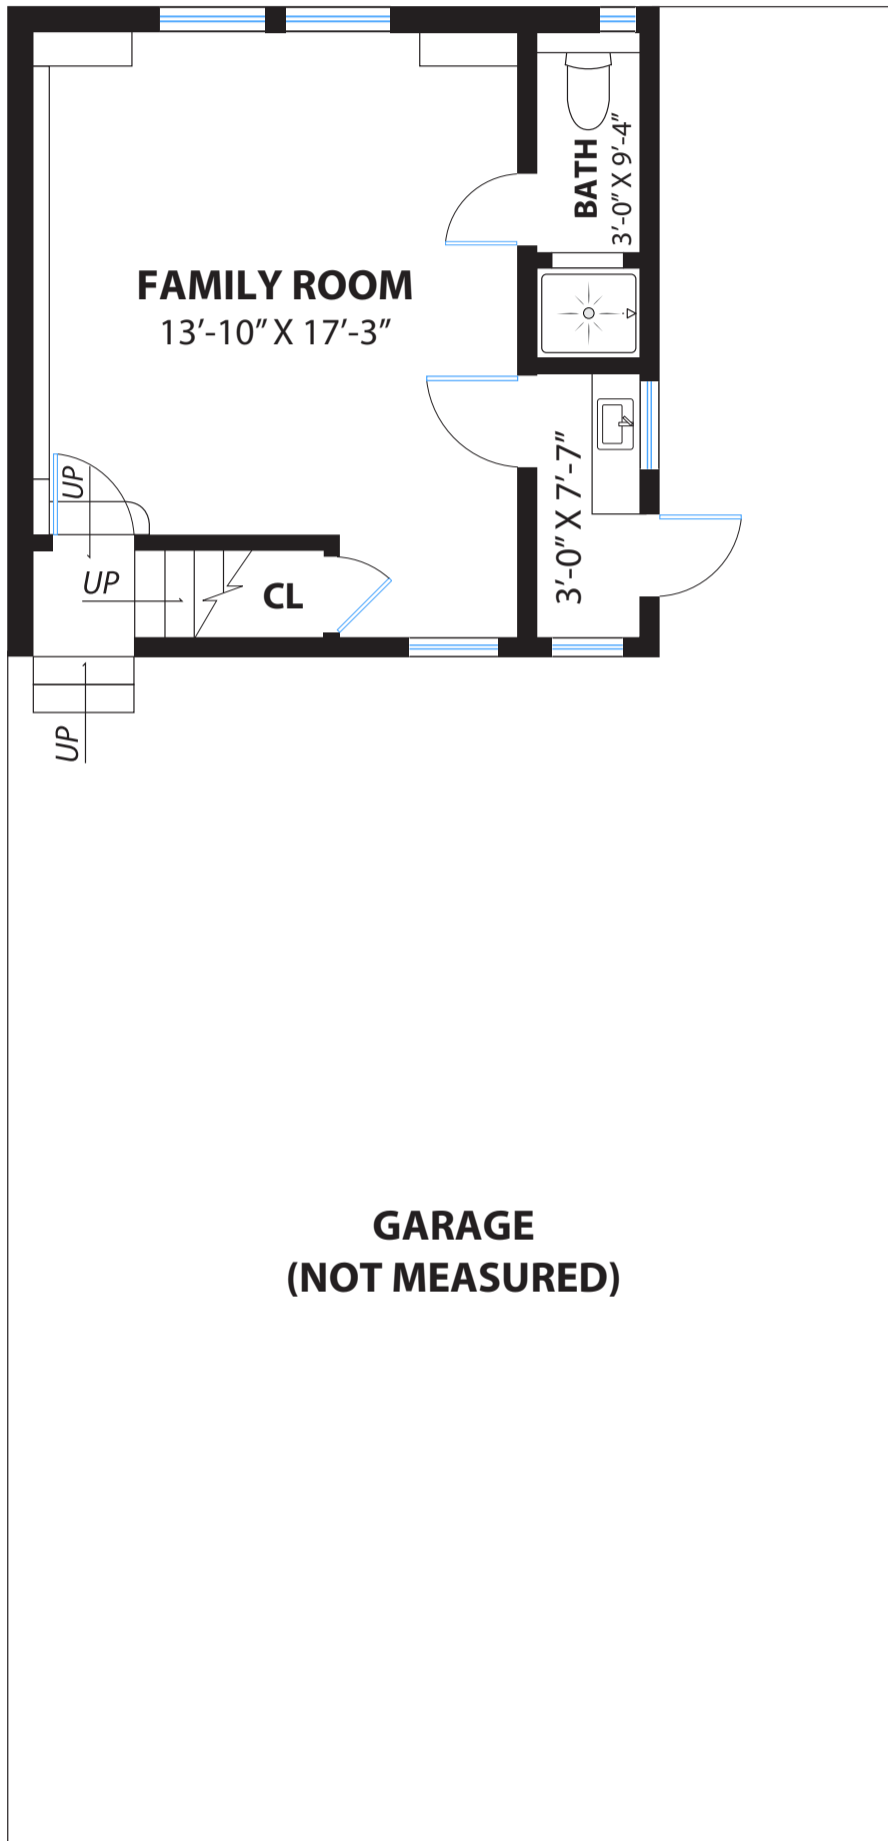

550 48TH AVENUE

SAN FRANCISCO

PROPERTY SQ FT INFORMATION

MEASUREMENTS CALCULATED
TO THE EXTERIOR WALLS

LIVING SPACE: 1527 SQ FT

- * Main House (Main Level): 1194 Sq Ft
- * Main House (Lower Level): 333 Sq Ft

LOWER LEVEL

MAIN LEVEL