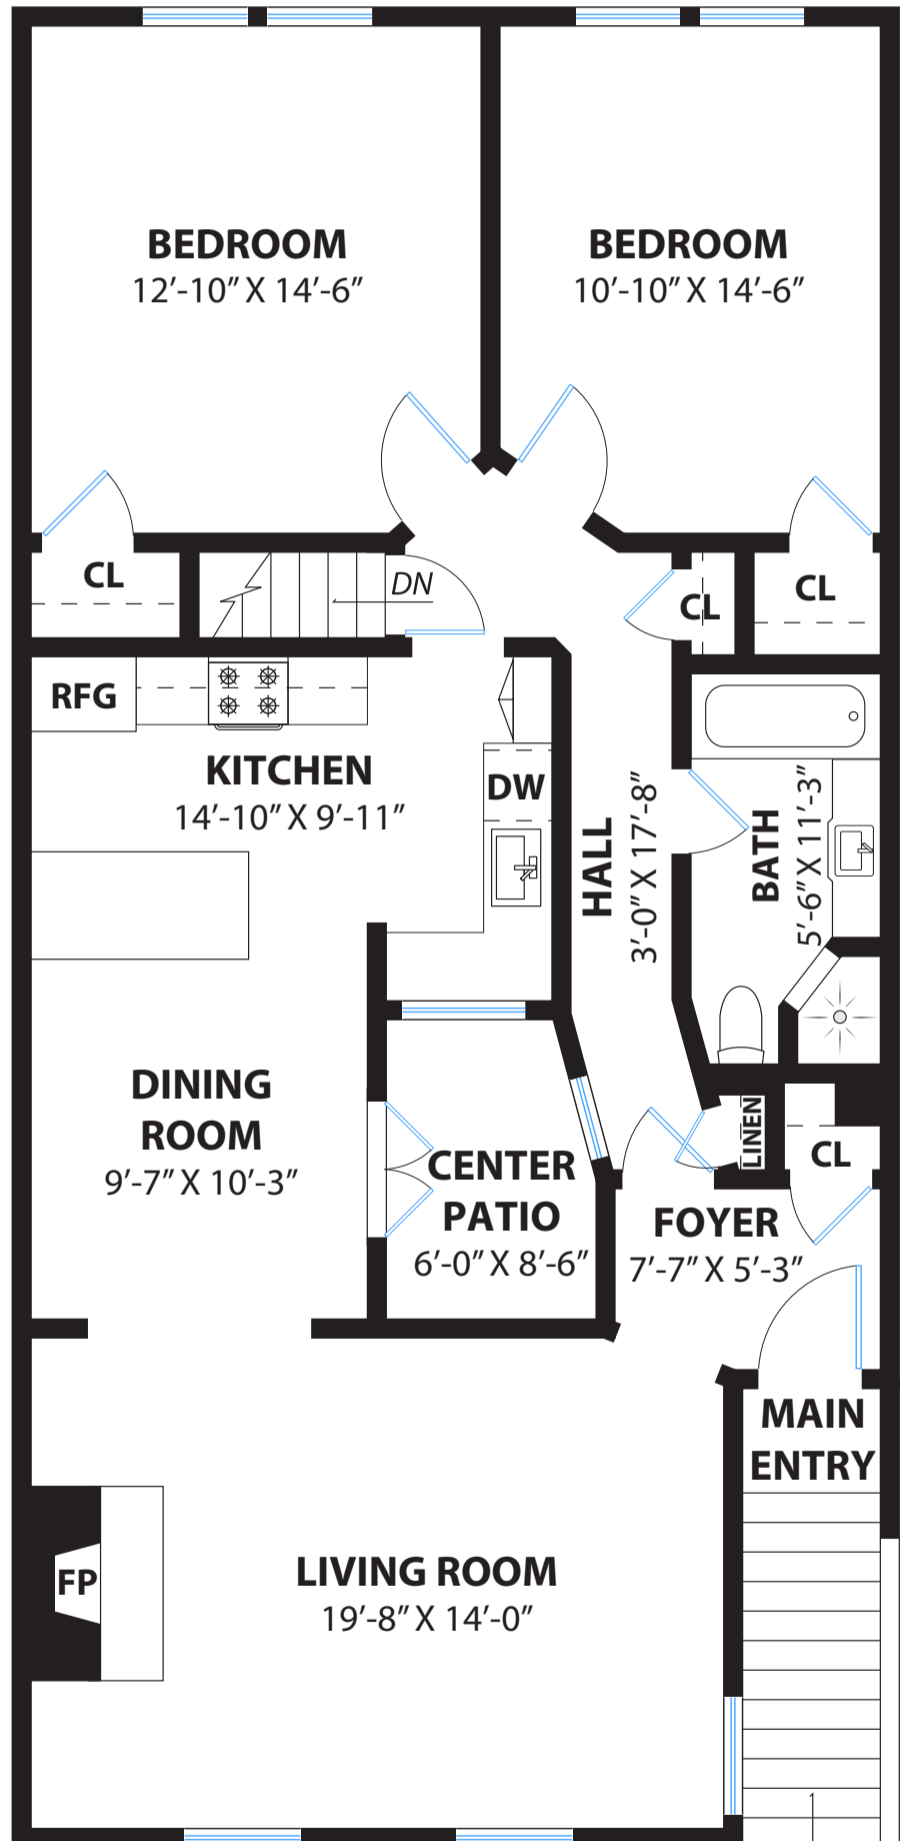

550 48TH AVENUE

SAN FRANCISCO

PROPERTY SQ FT INFORMATION

MEASUREMENTS CALCULATED
TO THE EXTERIOR WALLS

LIVING SPACE: 1527 SQ FT

- * Main House (Main Level): 1194 Sq Ft
- * Main House (Lower Level): 333 Sq Ft

LOWER LEVEL

MAIN LEVEL